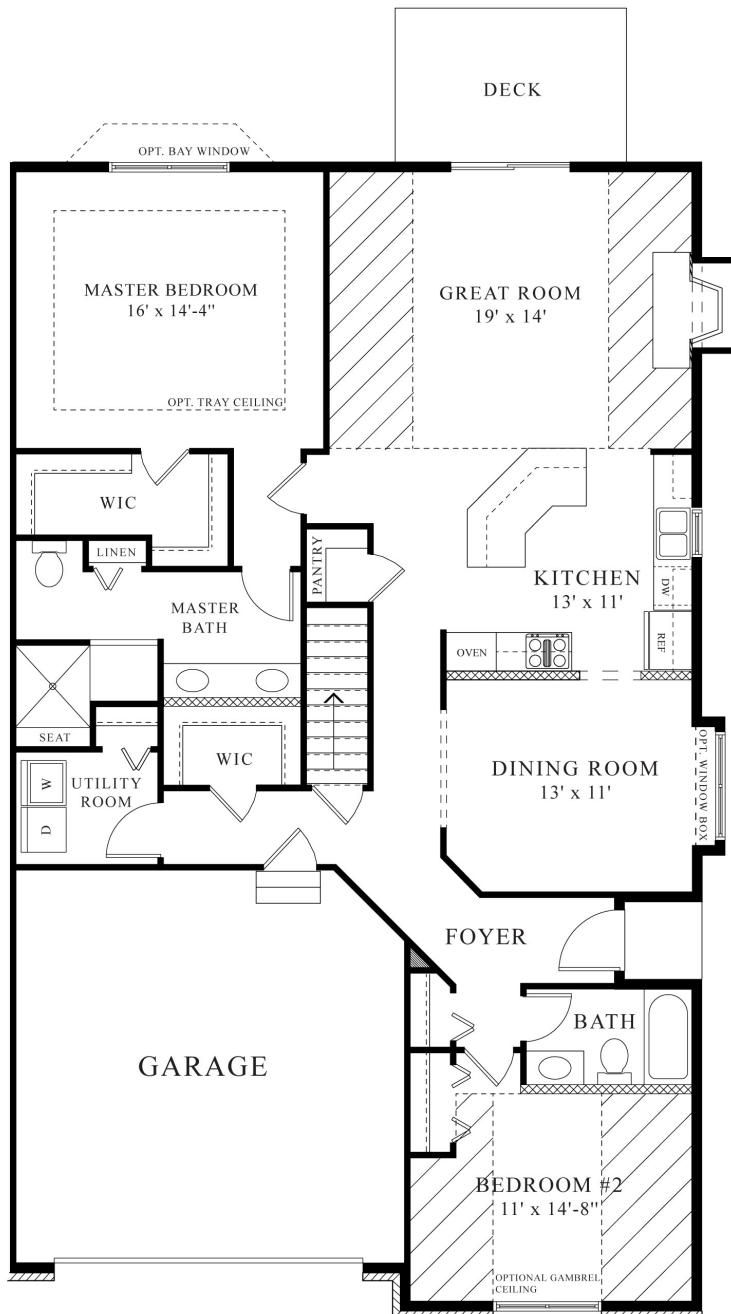

Stratford Ranch

1,668 Square Feet

- One Level Living!
- 2 Bedrooms
- 2 Baths
- Kitchen with Island
- 1st Floor Laundry
- Abundant Closet Space

*The Villas
of Ginger Woods*
(630) 665-1200