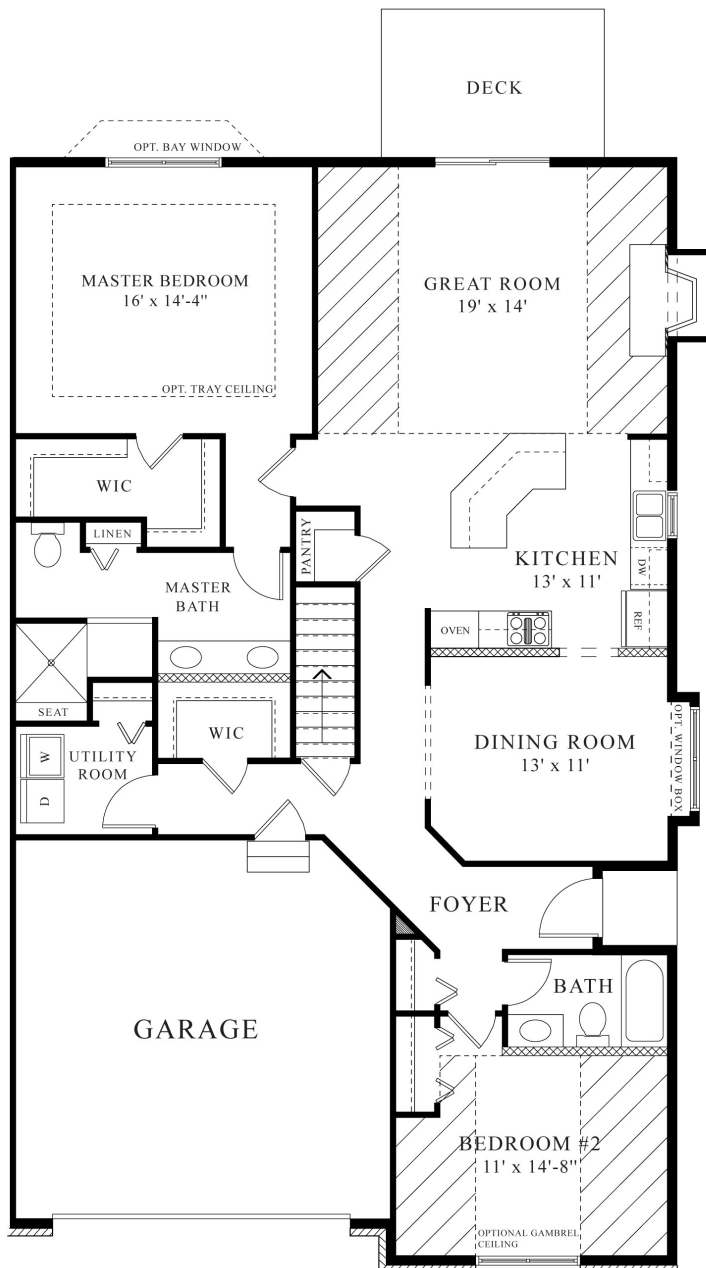

Stratford Ranch

1,668 Square Feet

- One Floor Living!
- 2 Bedrooms
- 2 Baths
- Kitchen with Island
- Great Room with Gambrel Ceiling
- End Unit

Waverly Court

(630) 665-1200

www.kingsland.biz