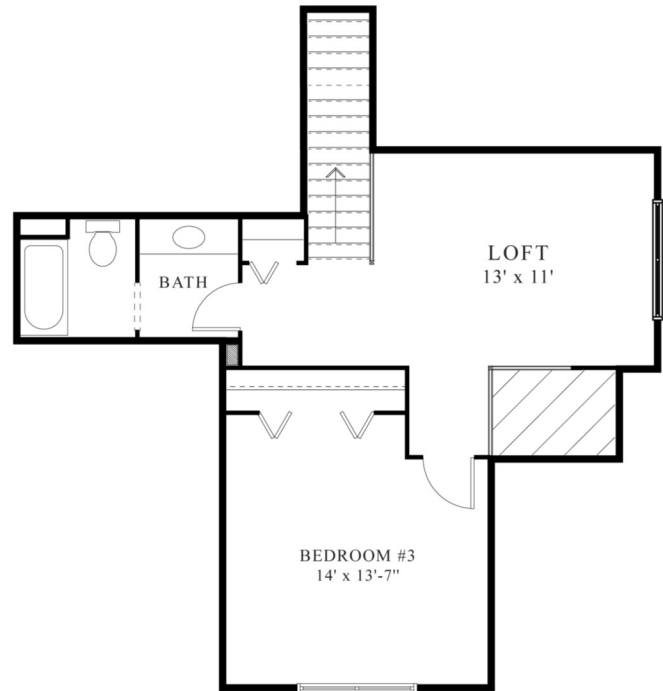

Stratford II

2,229 Square Feet

- One Floor Living!
- 3-4 Bedrooms
- 2 1/2 Baths
- Kitchen with Island
- Great Rom with Gambrel Ceiling
- End Unit

Waverly Court

(630) 665-1200

www.kingsland.biz