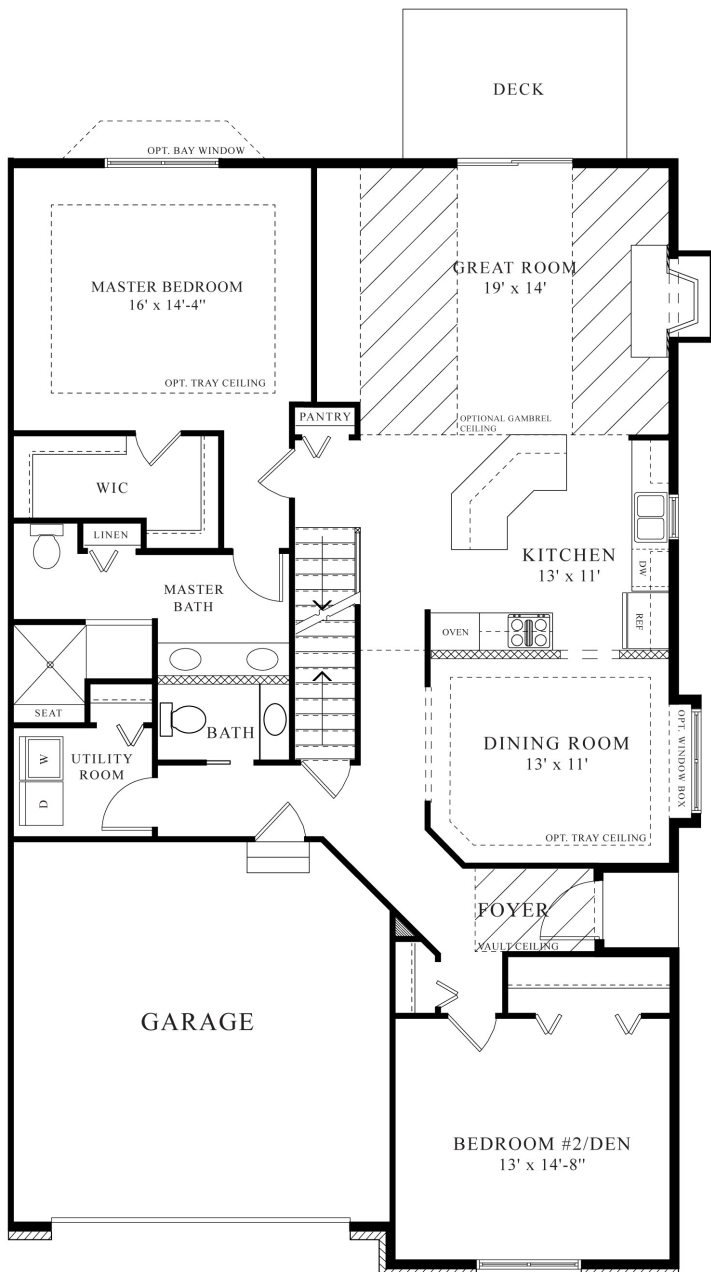

Stratford II

2,229 Square Feet

- One Floor Living!
- 3-4 Bedrooms
- 2 1/2 Baths
- Kitchen with Island
- Great Rom with Gambrel Ceiling
- End Unit

Waverly Court

(630) 665-1200

www.kingsland.biz